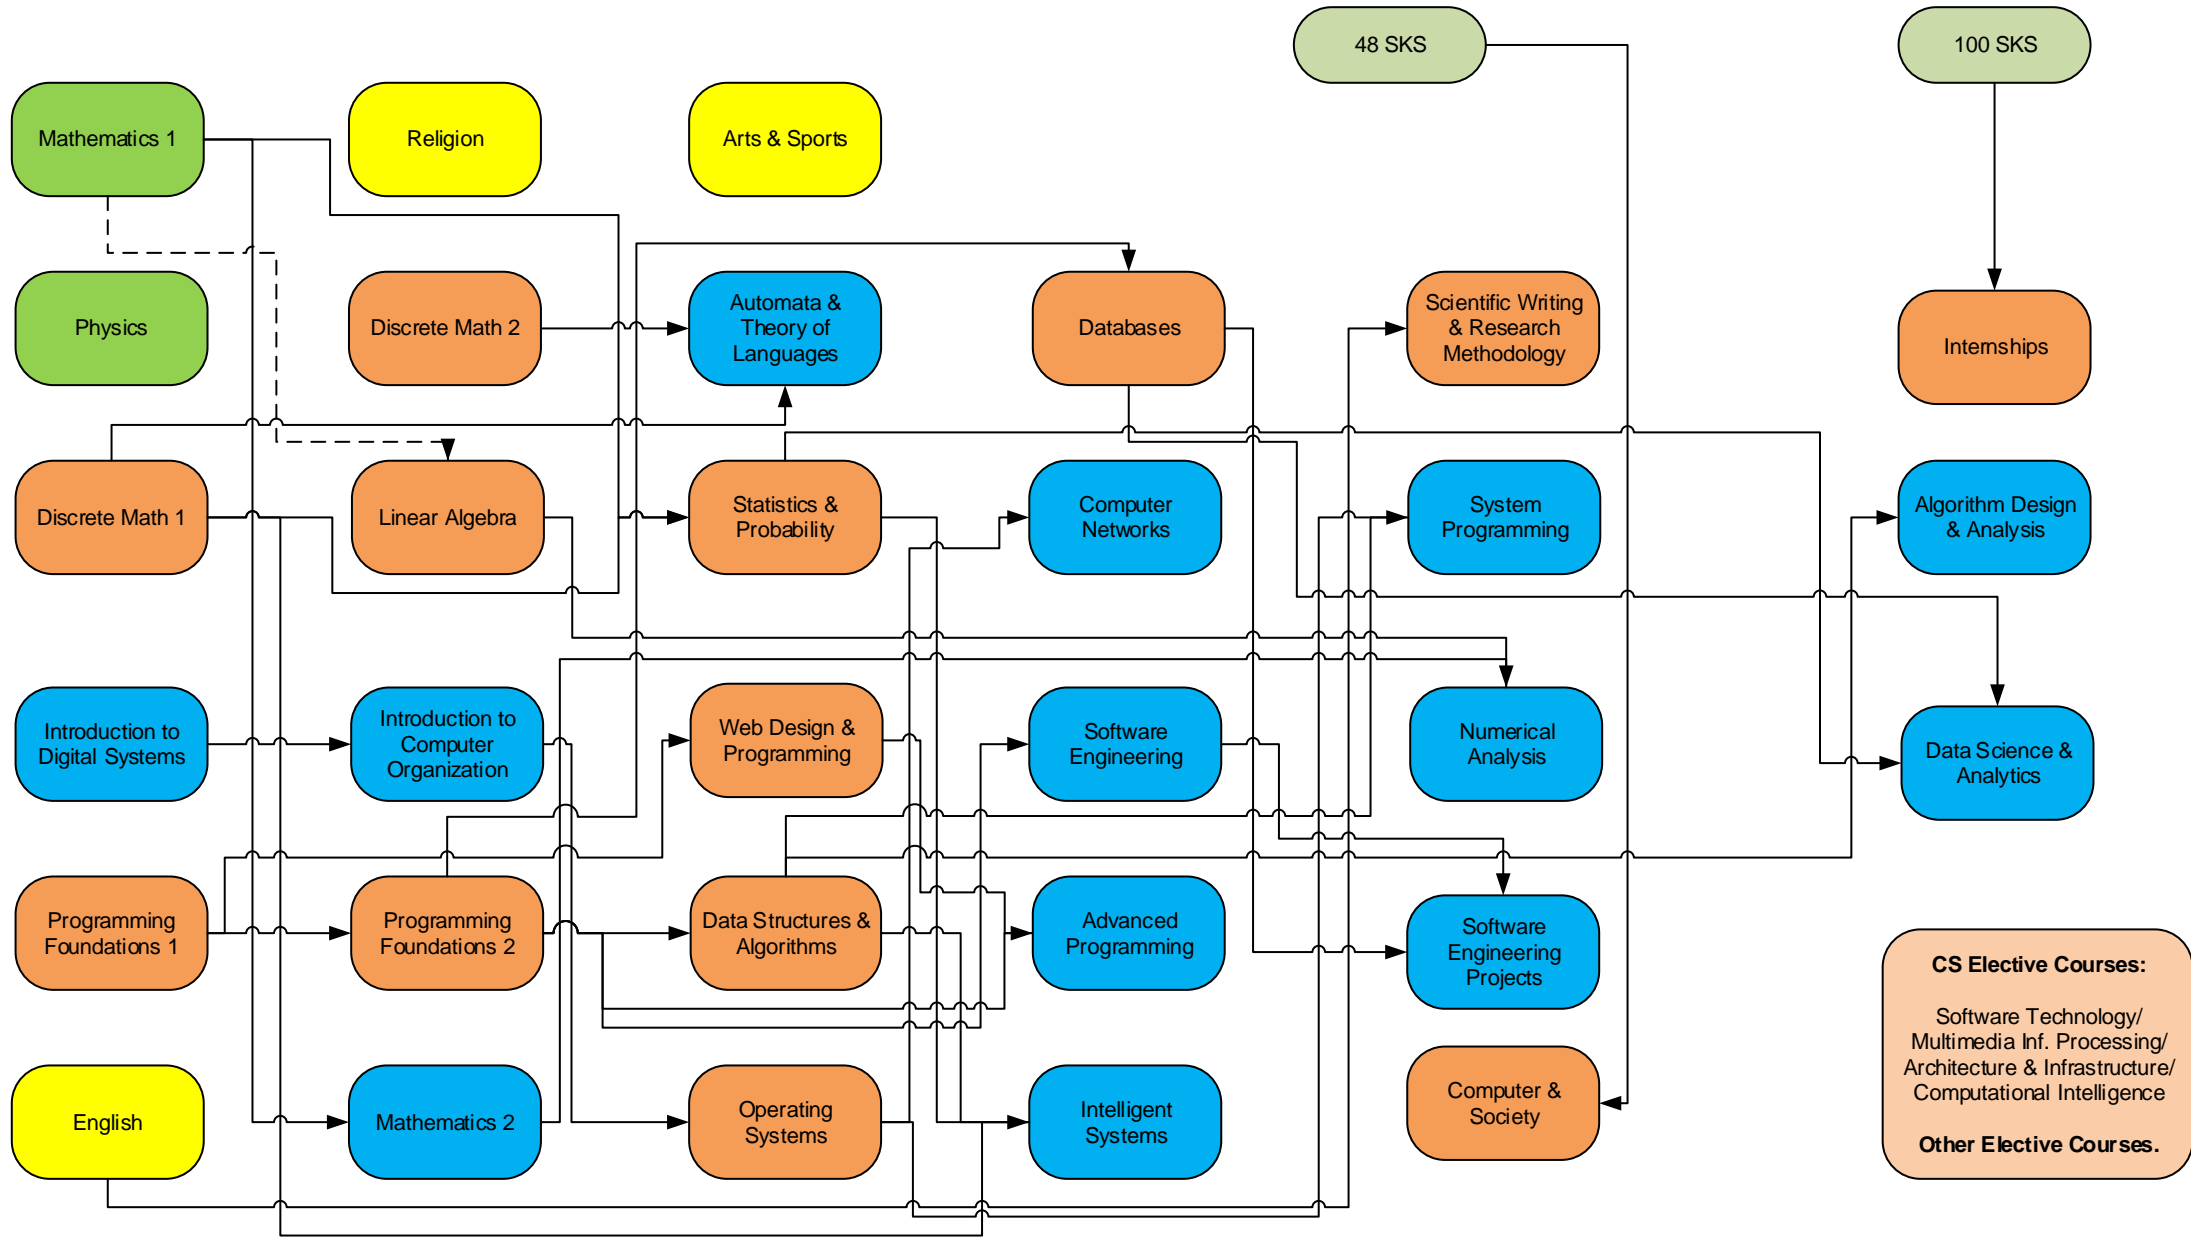

Compulsory Courses: University
Compulsory Courses: Science & Tech
Compulsory Courses: Faculty
Compulsory Courses: CS Stream
Elective Courses

Legend: → Has been taken/ Is taken at the same time
 → Passed

CS Elective Courses:
 Software Technology/
 Multimedia Inf. Processing/
 Architecture & Infrastructure/
 Computational Intelligence
Other Elective Courses.