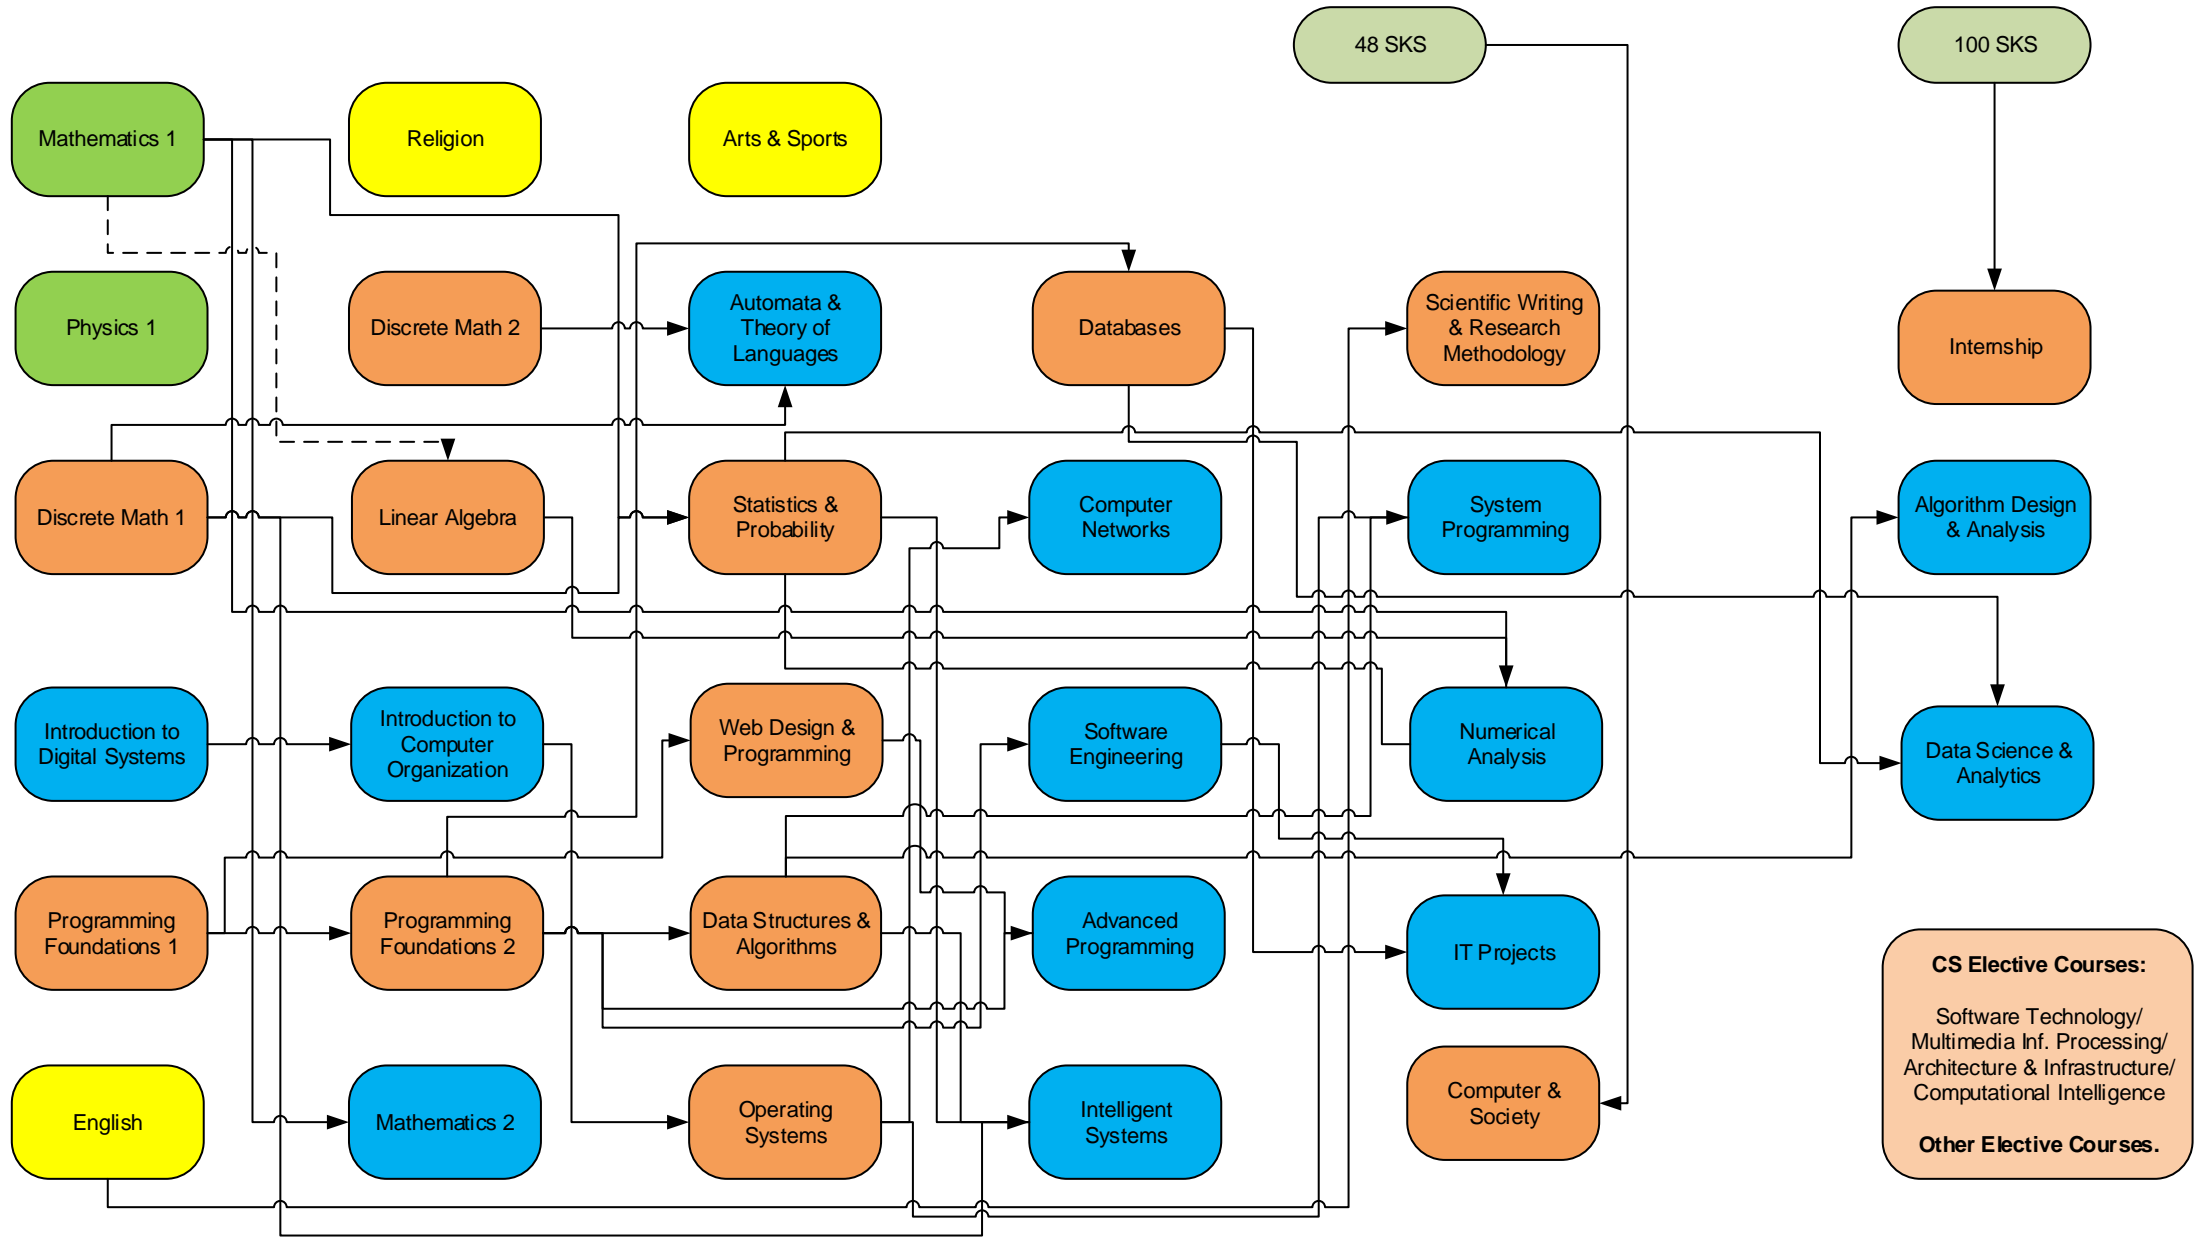

Compulsory Courses: University
Compulsory Courses: Science & Tech
Compulsory Courses: Faculty
Compulsory Courses: CS Stream
Elective Courses

**Legend:**  
 → Has been taken/ Is taken at the same time  
 → Passed

Sem 1
Sem 2
Sem 3
Sem 4
Sem 5
Sem 6, 7, and 8 (overseas)