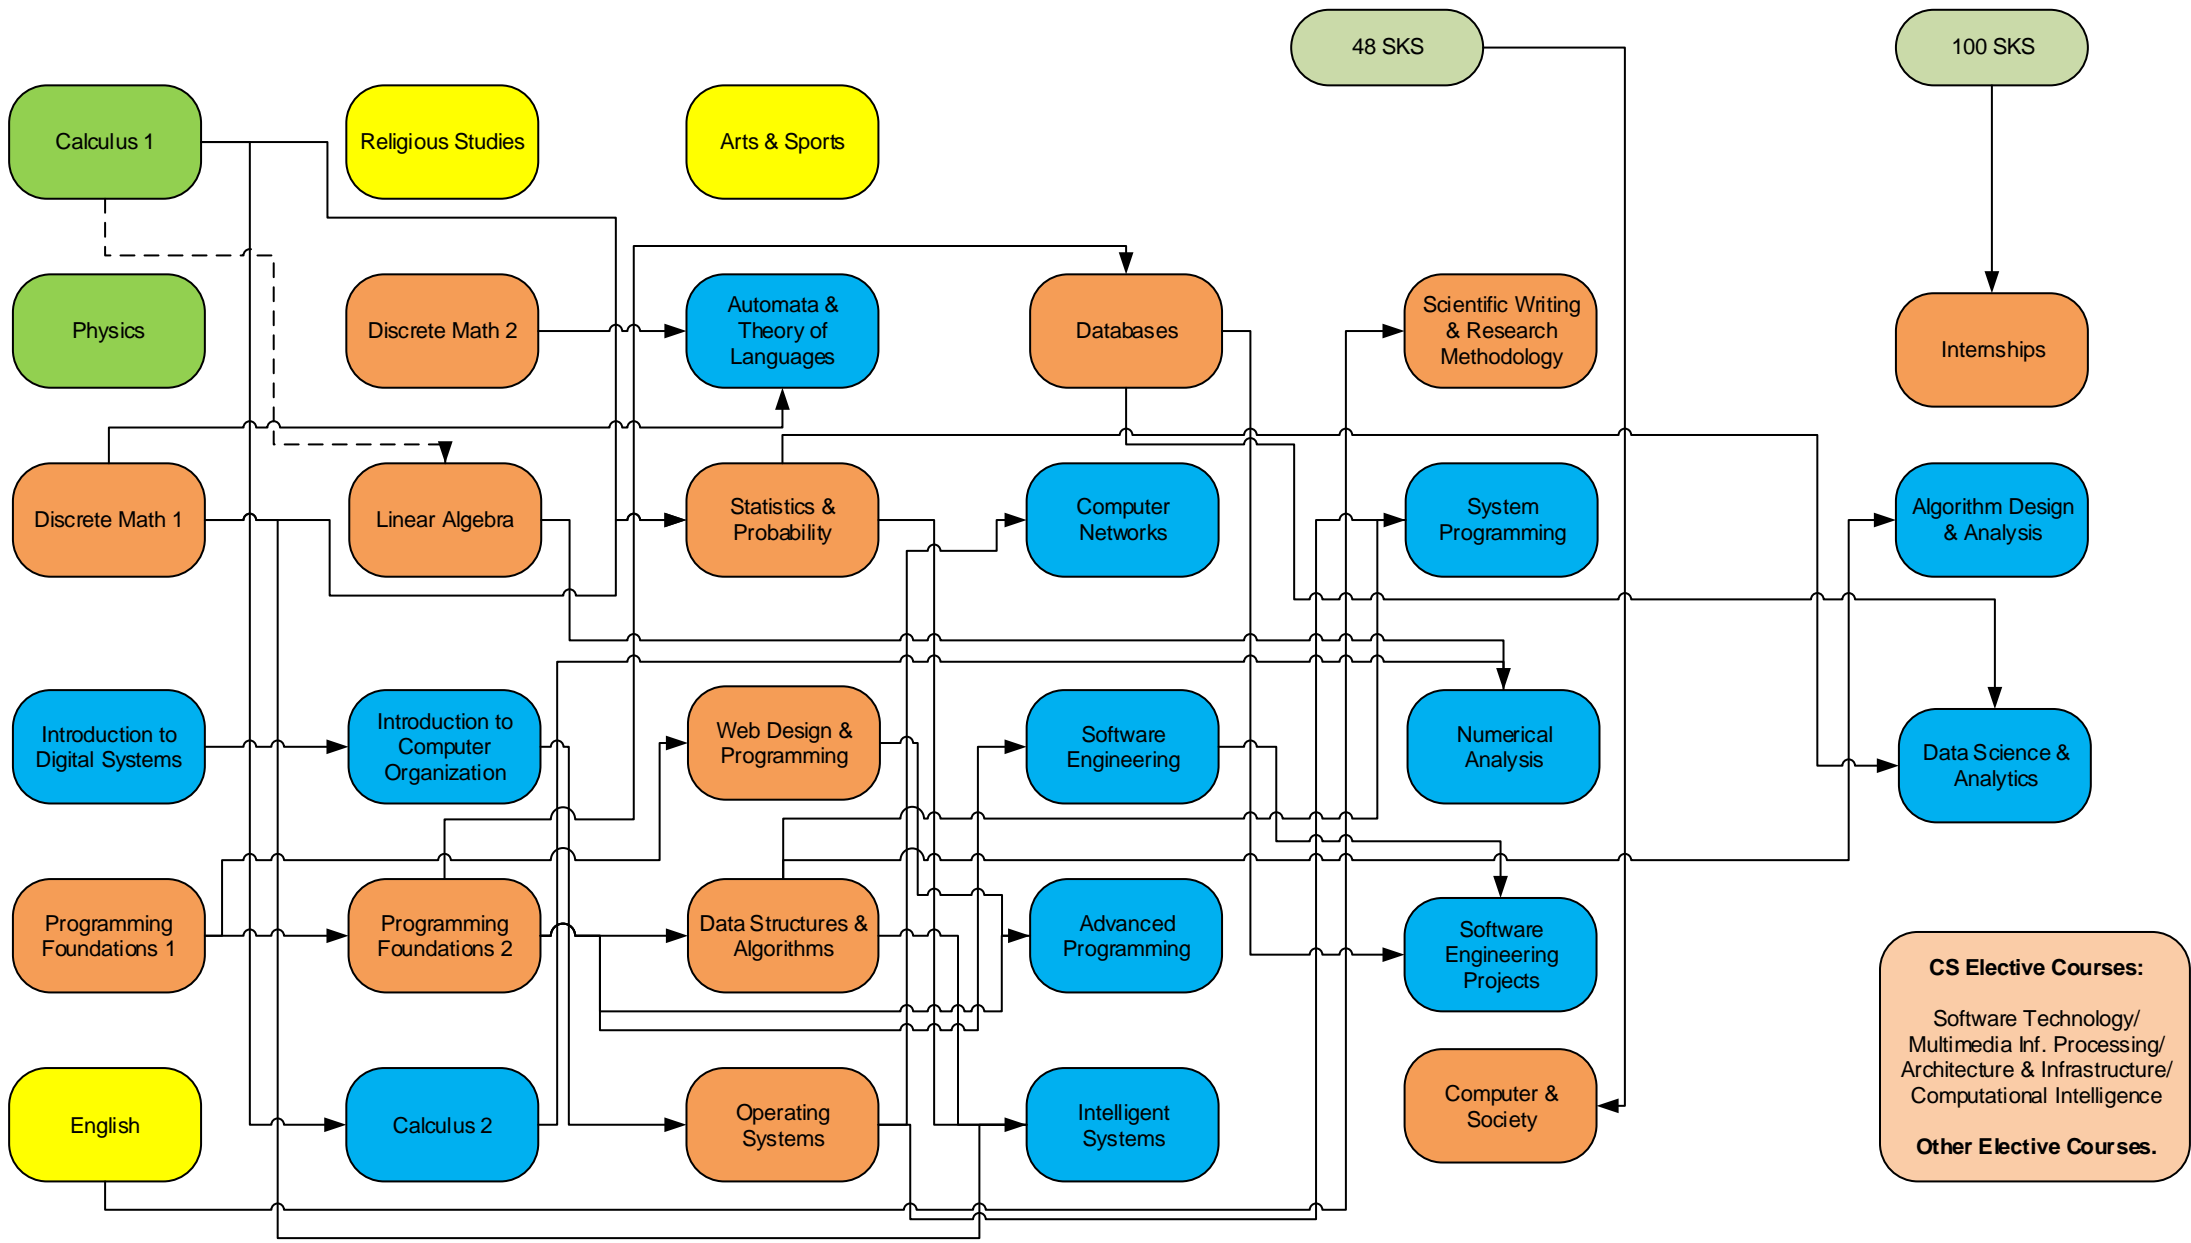

Compulsory Courses: University
Compulsory Courses: Science & Tech
Compulsory Courses: Faculty
Compulsory Courses: CS Stream
Elective Courses

Legend: → Has been taken/ Is taken at the same time
 → Passed

CS Elective Courses:
 Software Technology/
 Multimedia Inf. Processing/
 Architecture & Infrastructure/
 Computational Intelligence
Other Elective Courses.