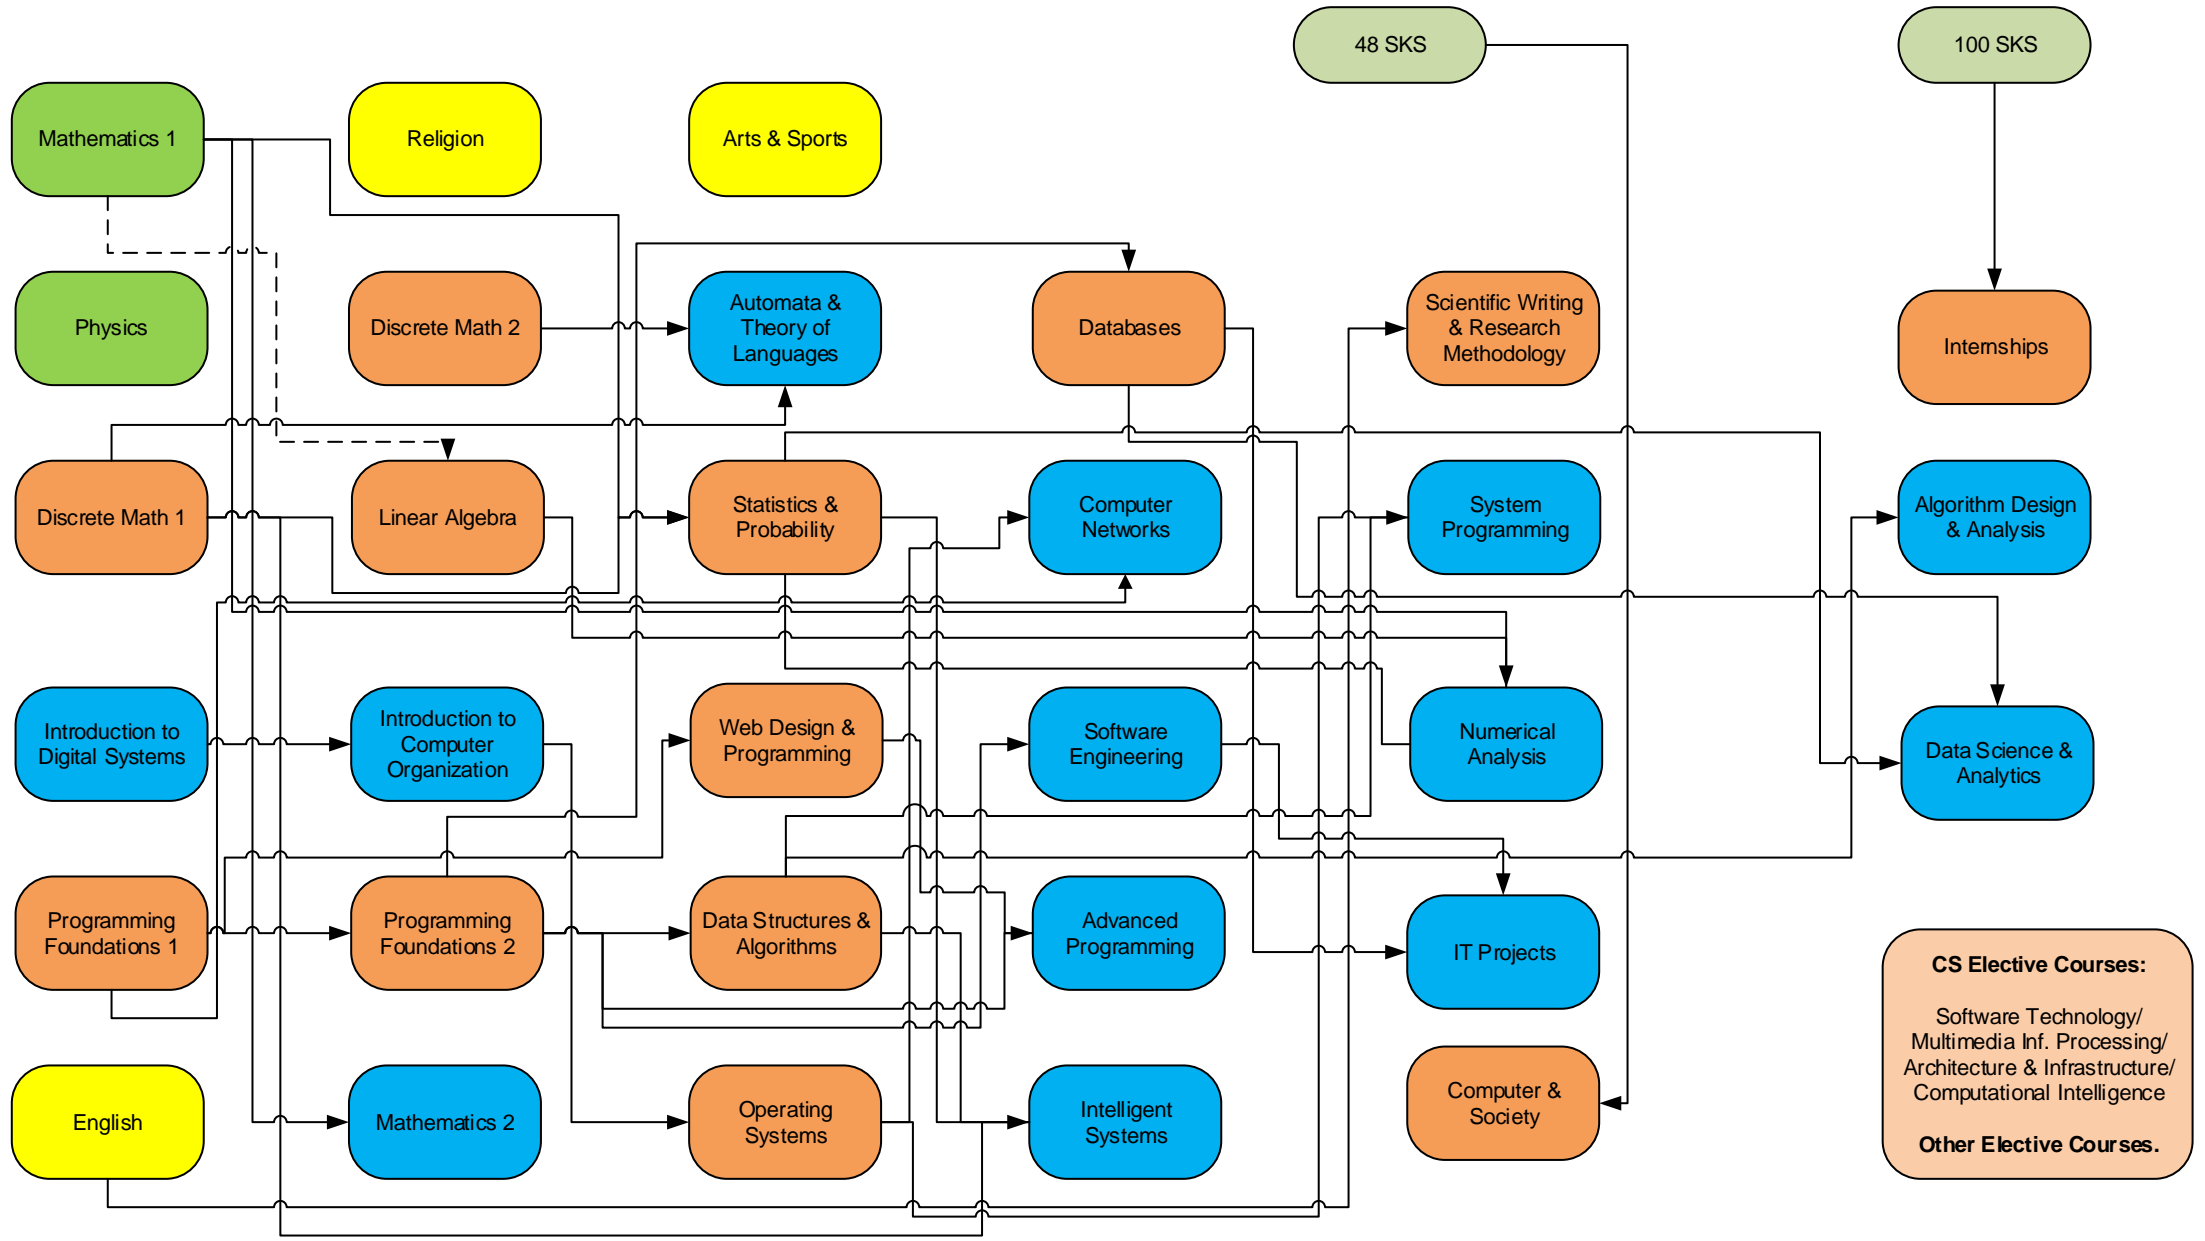

Compulsory Courses: University
Compulsory Courses: Science & Tech
Compulsory Courses: Faculty
Compulsory Courses: CS Stream
Elective Courses

Legend: → Has been taken/ Is taken at the same time
 → Passed

Sem 1 Sem 2 Sem 3 Sem 4 Sem 5 Sem 6, 7, and 8 (overseas)