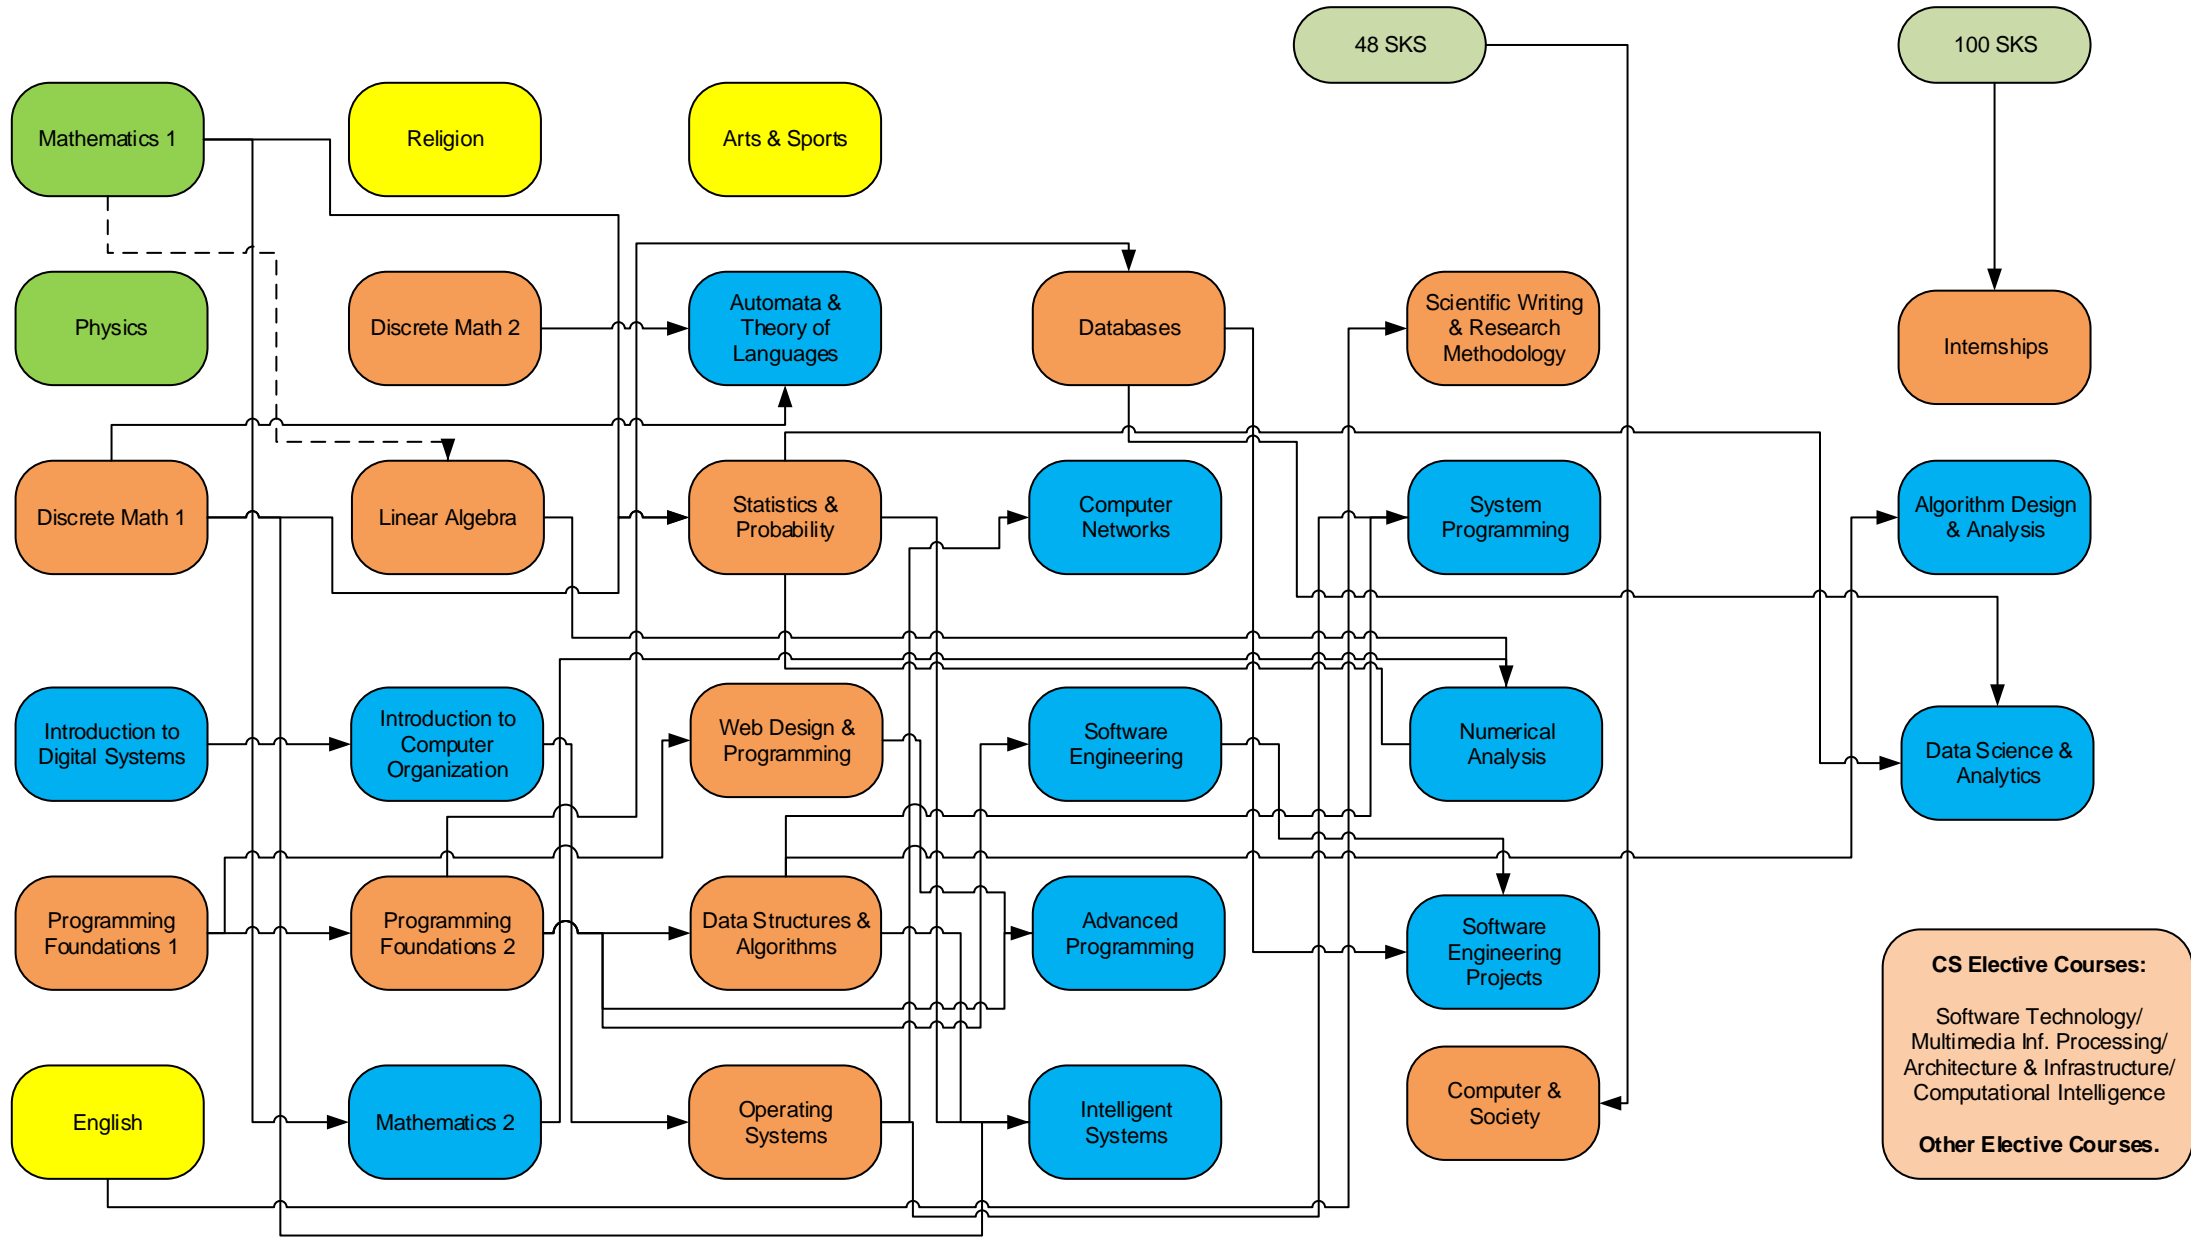

Compulsory Courses: University
Compulsory Courses: Science & Tech
Compulsory Courses: Faculty
Compulsory Courses: CS Stream
Elective Courses

Legend:
 → Has been taken/ Is taken at the same time
 → Passed

CS Elective Courses:
 Software Technology/
 Multimedia Inf. Processing/
 Architecture & Infrastructure/
 Computational Intelligence

Other Elective Courses.