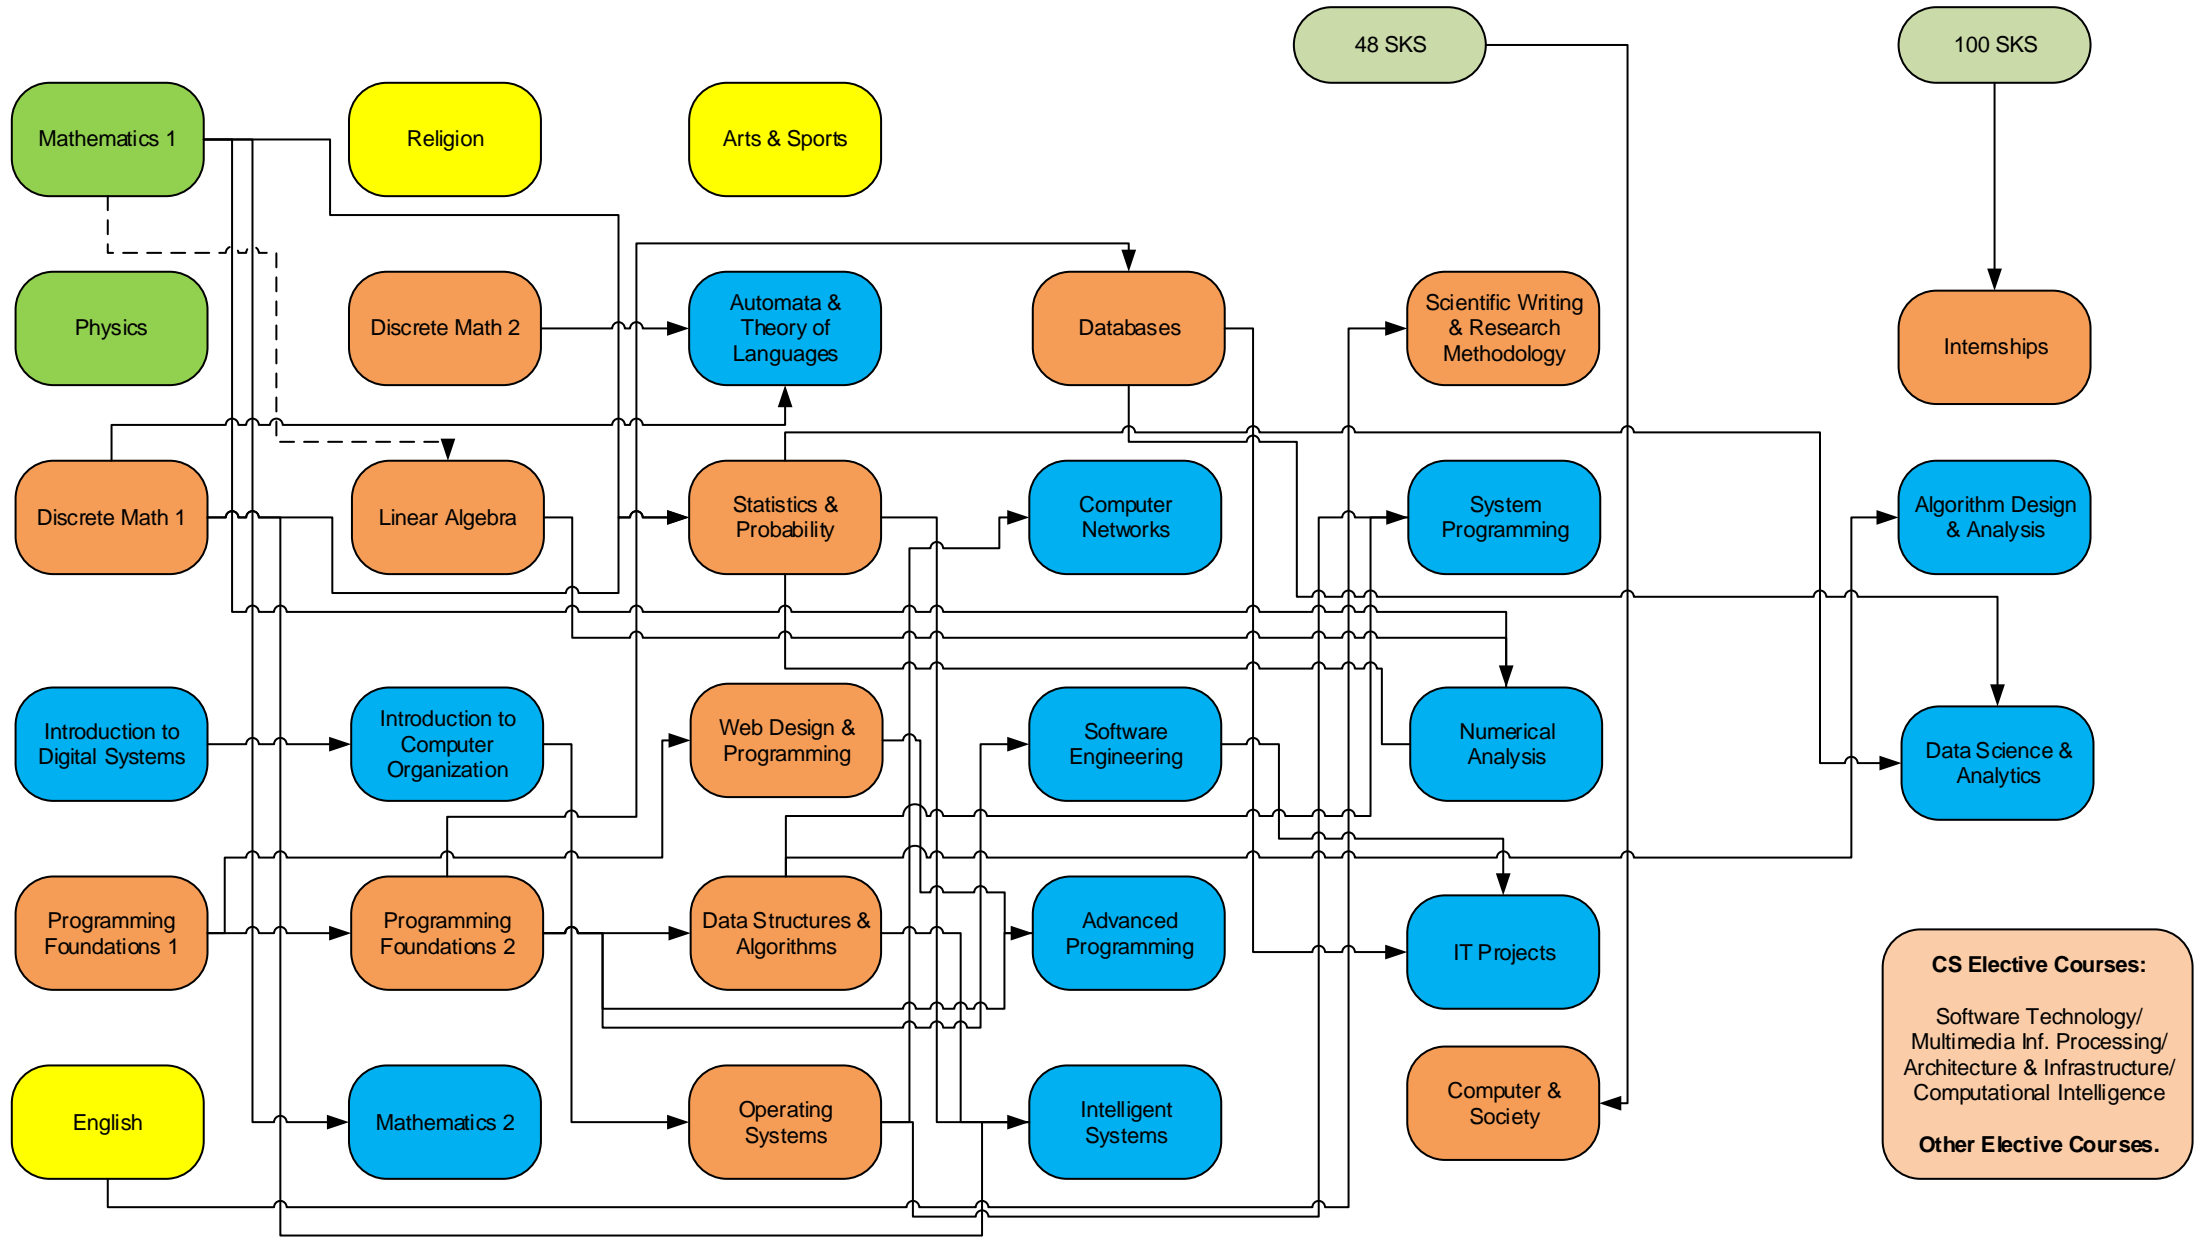

Compulsory Courses: University
Compulsory Courses: Science & Tech
Compulsory Courses: Faculty
Compulsory Courses: CS Stream
Elective Courses

**Legend:**  
 → Has been taken/ Is taken at the same time  
 → Passed

Sem 1
Sem 2
Sem 3
Sem 4
Sem 5
Sem 6, 7, and 8 (overseas)